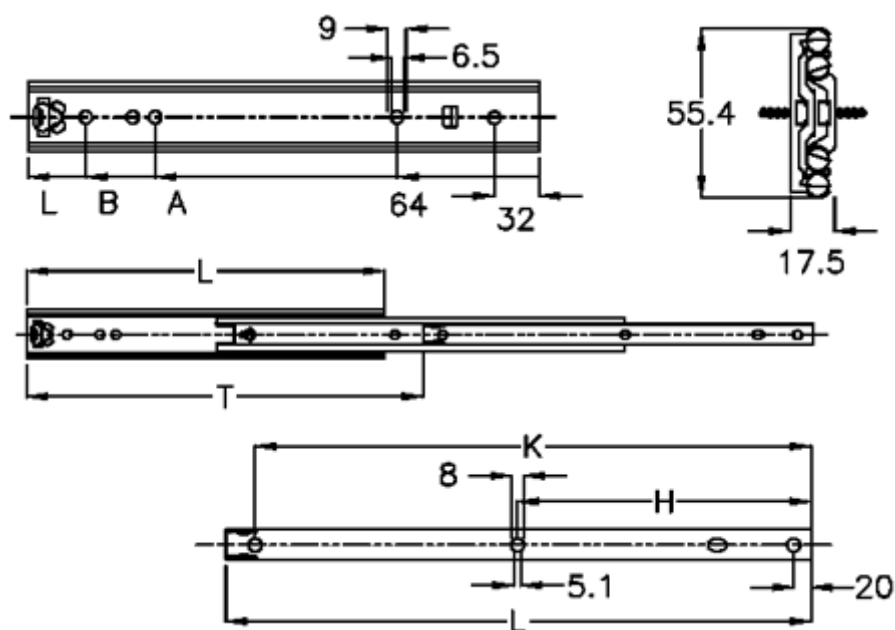

Article number: 11112F59

Description: Thomas Regout Telescopic Slide 112F58 ULF HD D, 3-piece. (replaced with 11112S24)
Length 450 mm / load cap. 110 kg / extension 495 mm

Measures

A	= 384
B	= 416
H	= 250
K	= 480
L	= 500
Load capacity side mounted	= 82
T	= 550